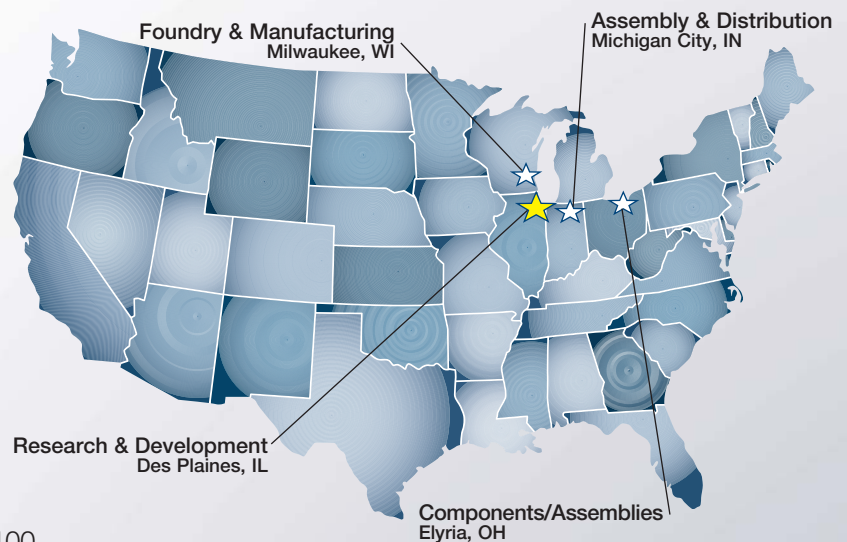

Chicago Faucets has been America's leading manufacturer of commercial faucets for over 100 years. With manufacturing, research and development facilities located in the United States, you can count on products that are made with an unwavering commitment to quality, backed by know-how and determination that is uniquely American.